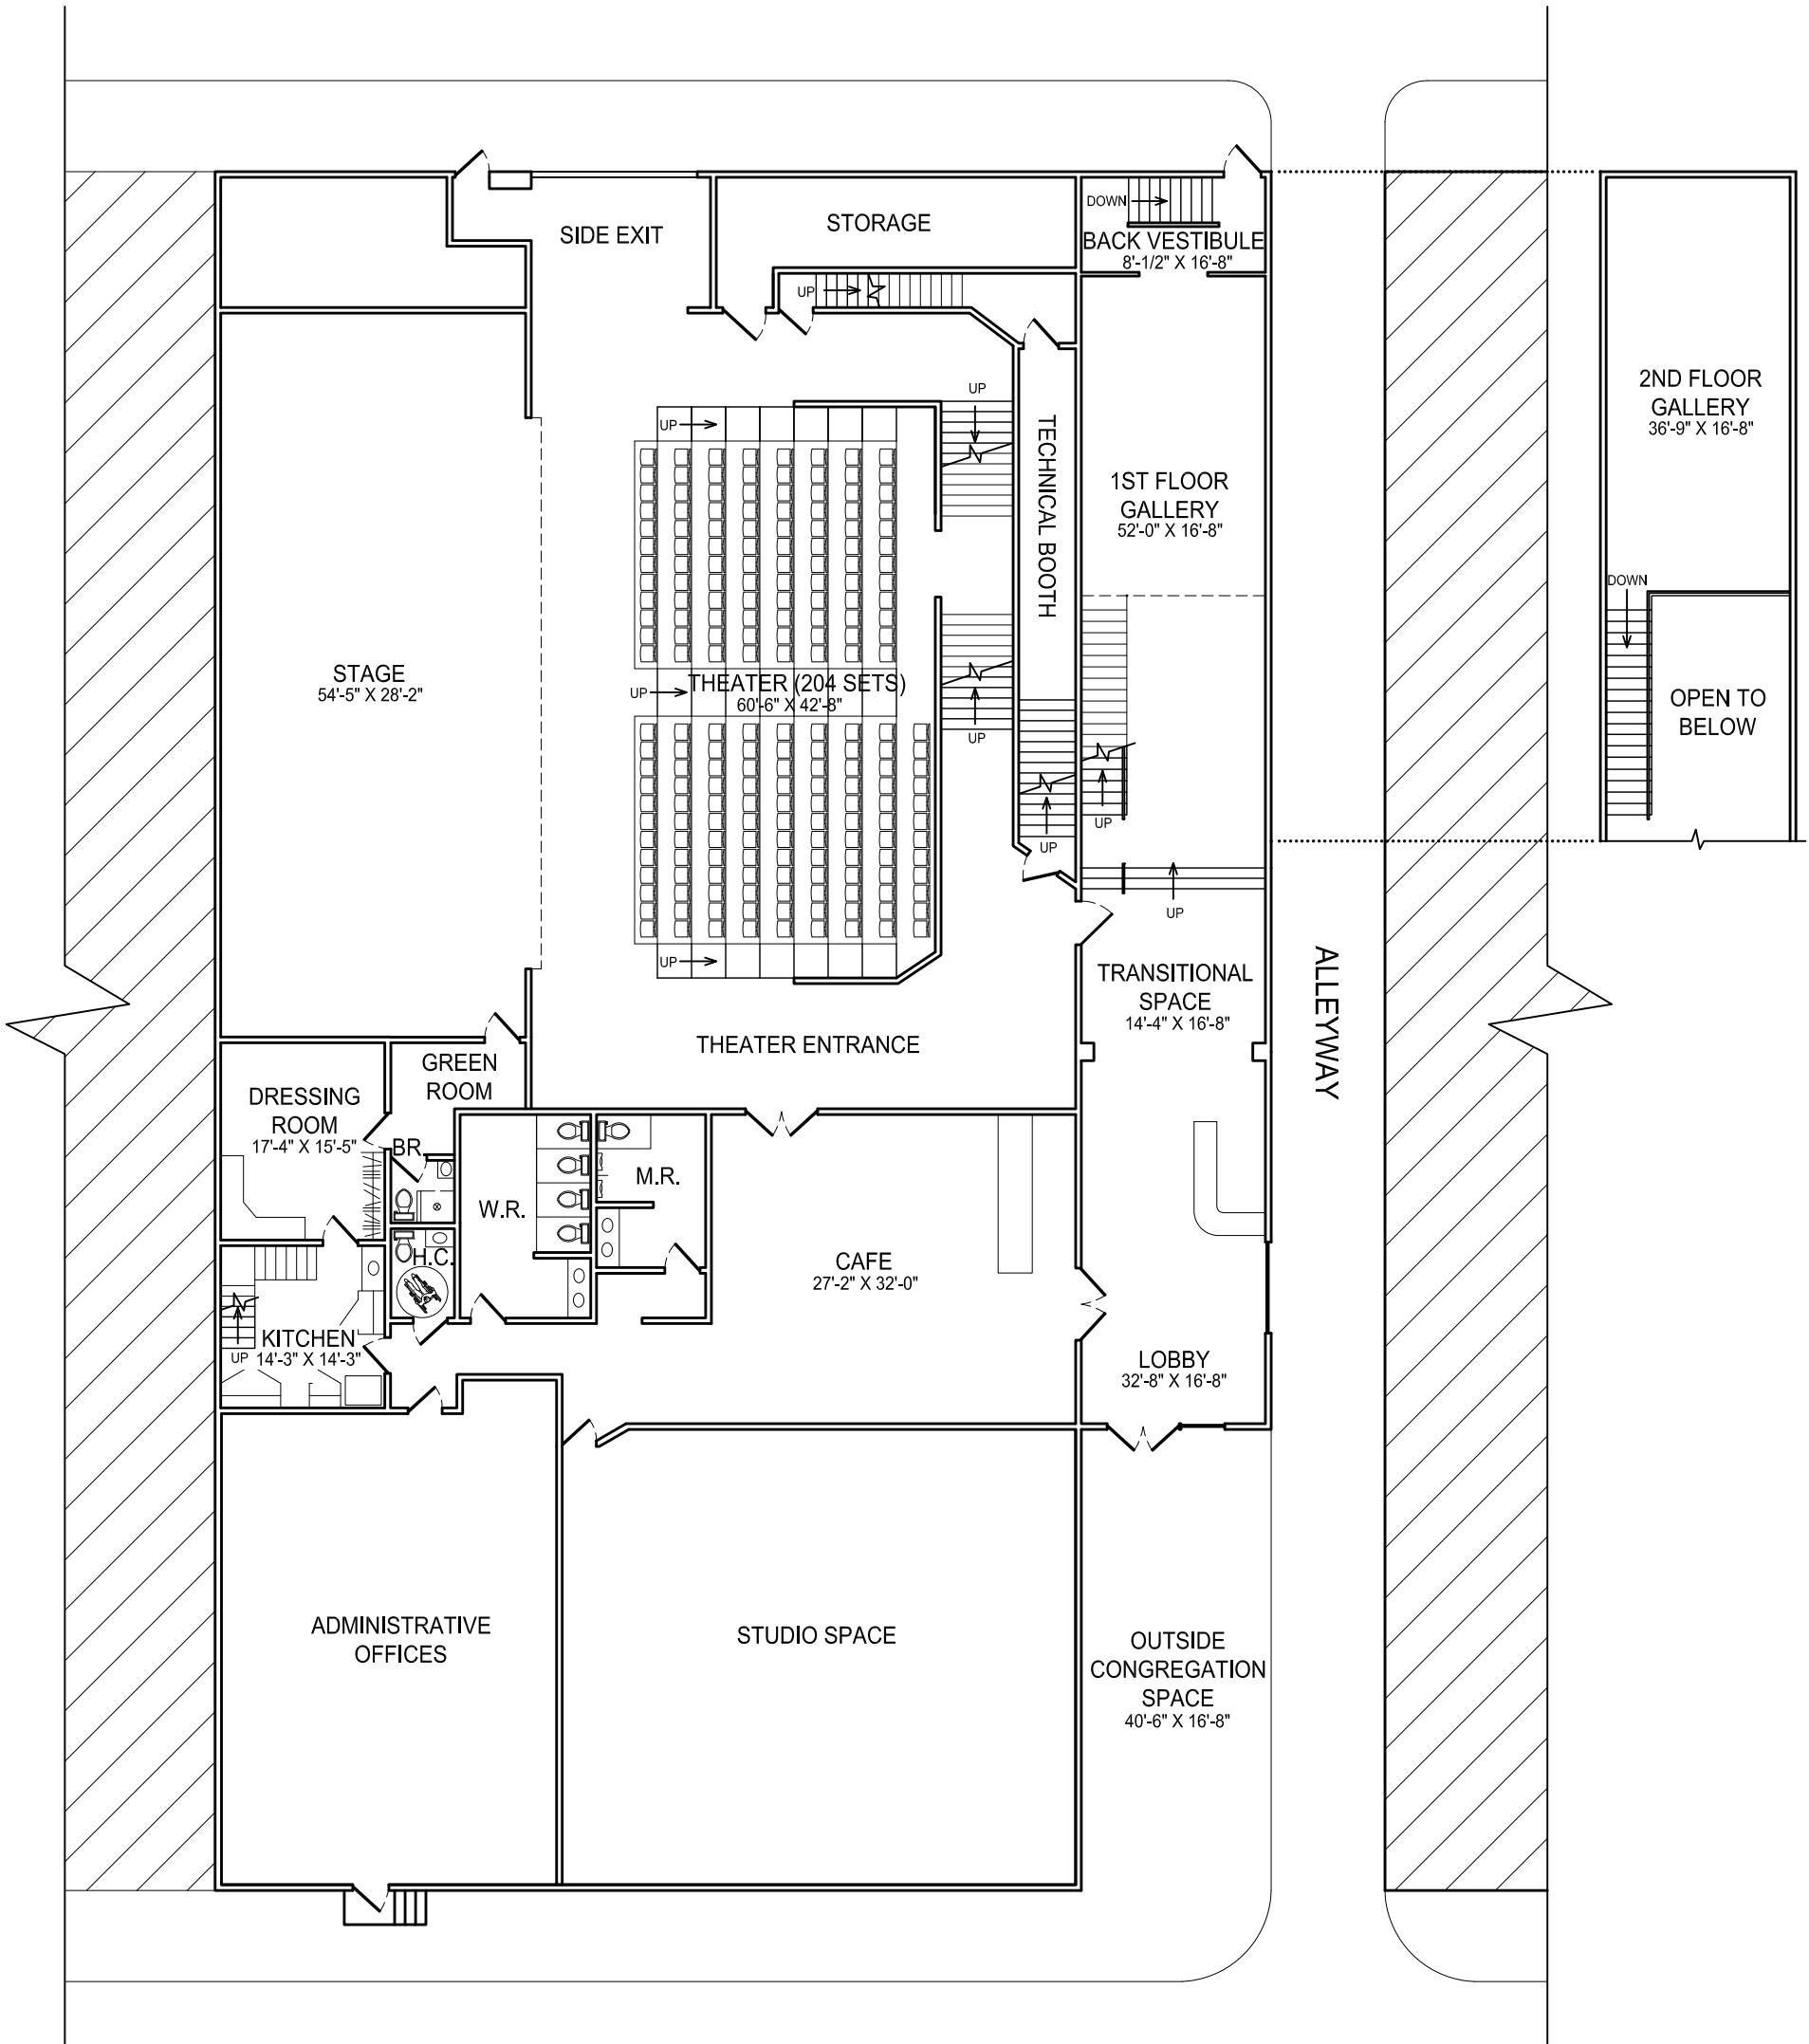

NEW STREET

VINE STREET

2ND FLOOR  
GALLERY  
36'-9\"/>

OPEN TO BELOW

ALLEYWAY

**BRIDE ART CENTER**  
 230 VINE STREET  
 PHILADELPHIA, PA 19106

Date: 25 NOVEMBER 2008  
 Drawing Issue: SCHEMATIC ISSUE  
 Drawn By: TAZ  
 Drawing Scale: 1/16"=1'-0"  
 Project Title: 1ST & 2ND FLOOR PLANS  
 Client: BRANDON BESTON